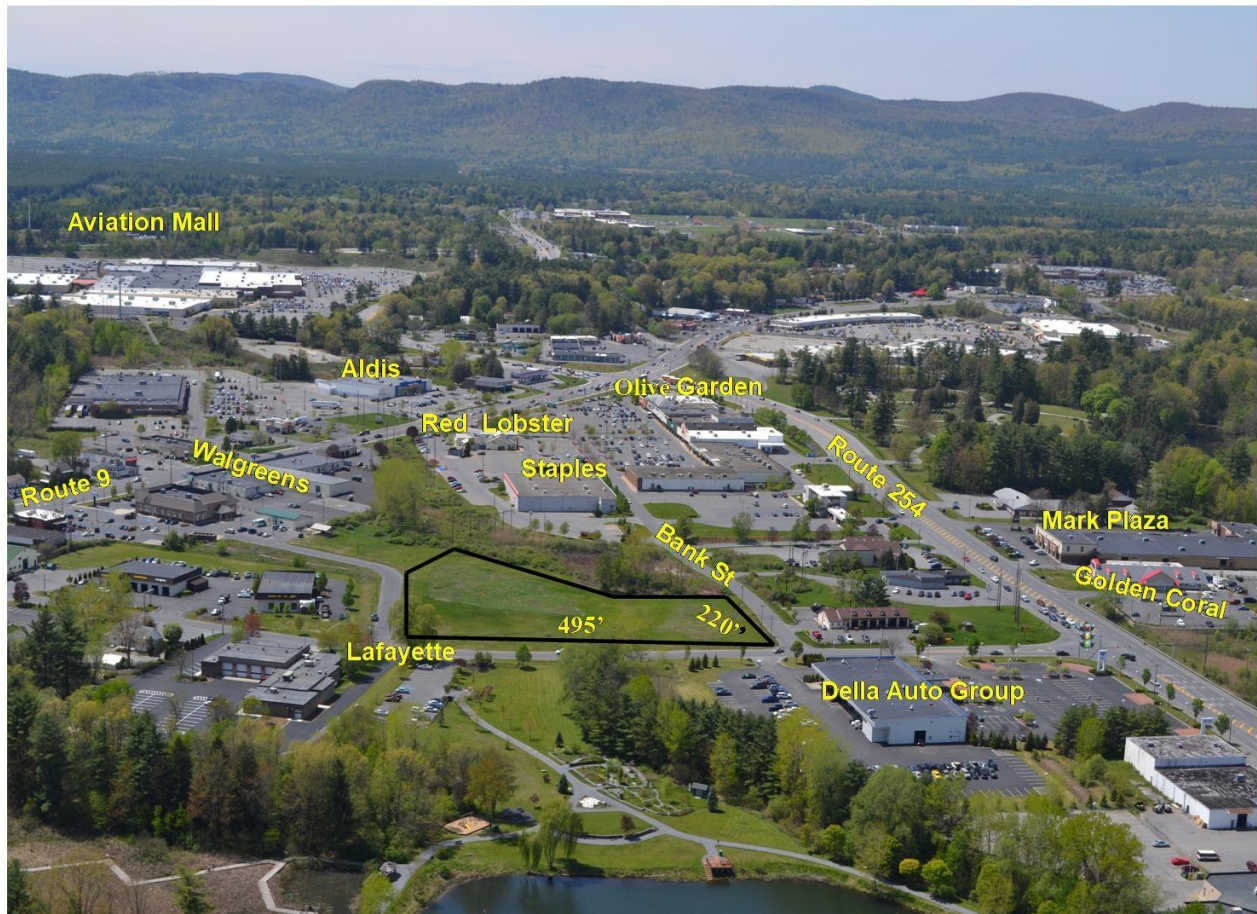

Your Lake George Real Estate Experts!

Davies Davies & Associates
P.O. Box 201, Cleverdale, NY 12820
P: (518) 656-9068 F: (518) 656-9087
www.davies-davies.com