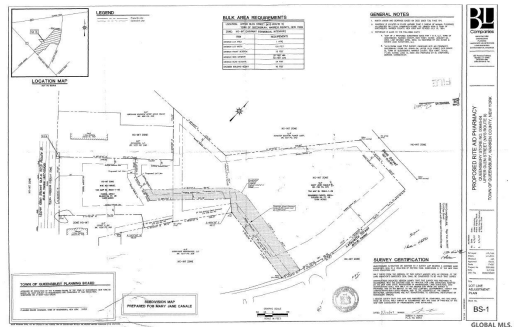

GLOBAL MLS, Inc.