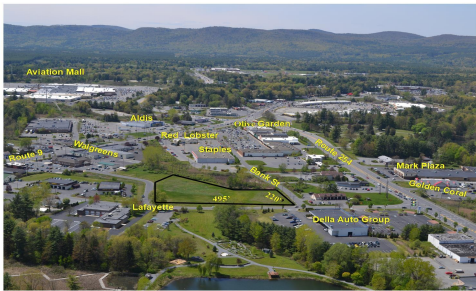

GLOBAL MLS, Inc.