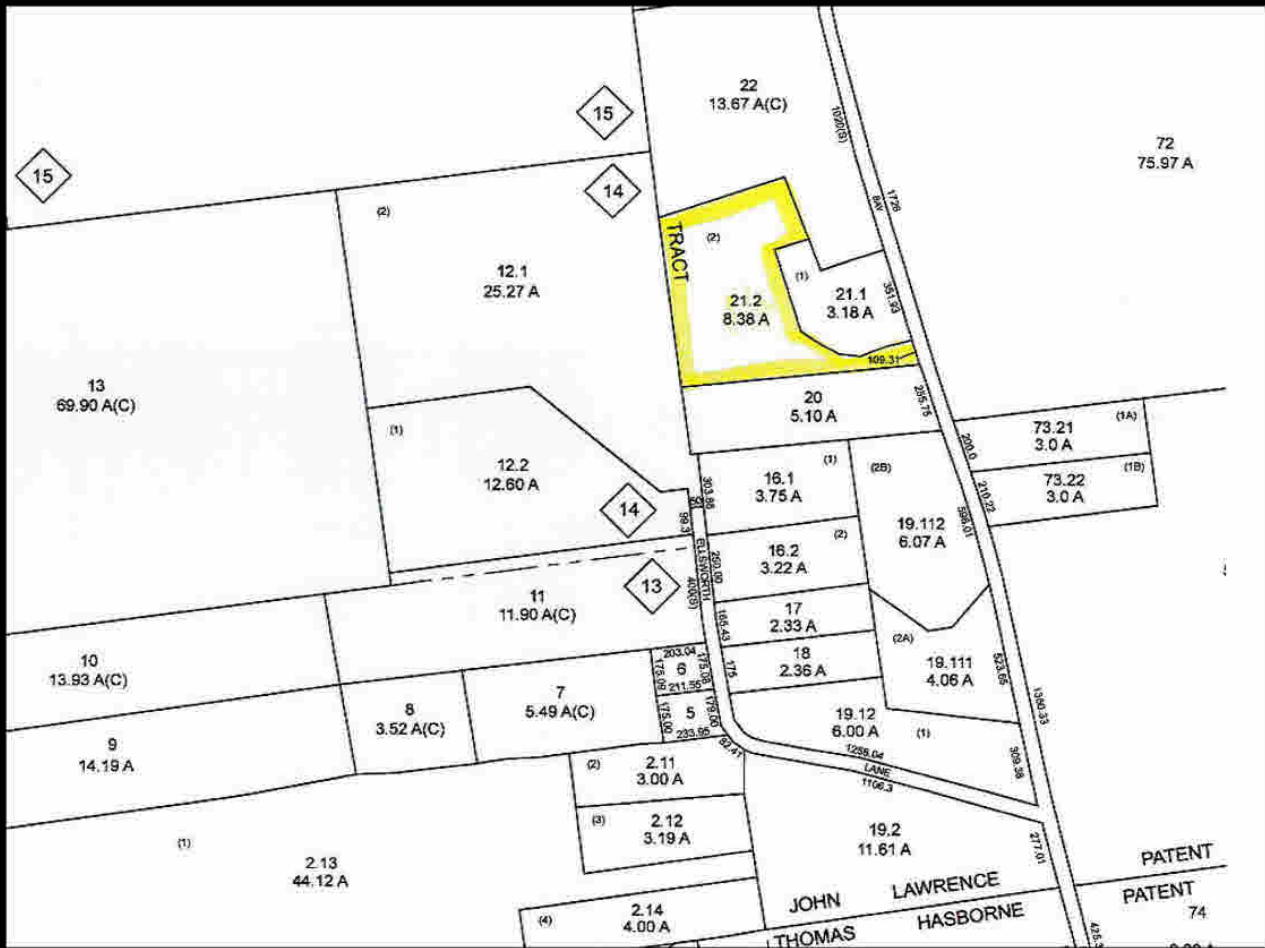

Davies Davies & Associates
 P.O. Box 201, Cleverdale, NY 12820
 P: (518) 656-9068 F: (518) 656-9087
 www.davies-davies.com

MLS# - 190893 - Price: \$110,000

00 Bay Rd, Queensbury, NY

Description: Prime building lot at the base of French Mountain on 8.38 Acres. Very private setting. Lake George Schools. Great location.

Acres: 8.38

School District: Lake George

Sewer: None

Town: Queensbury

Estimated Taxes: \$692

County: Warren

Property Type: Land

Water: None