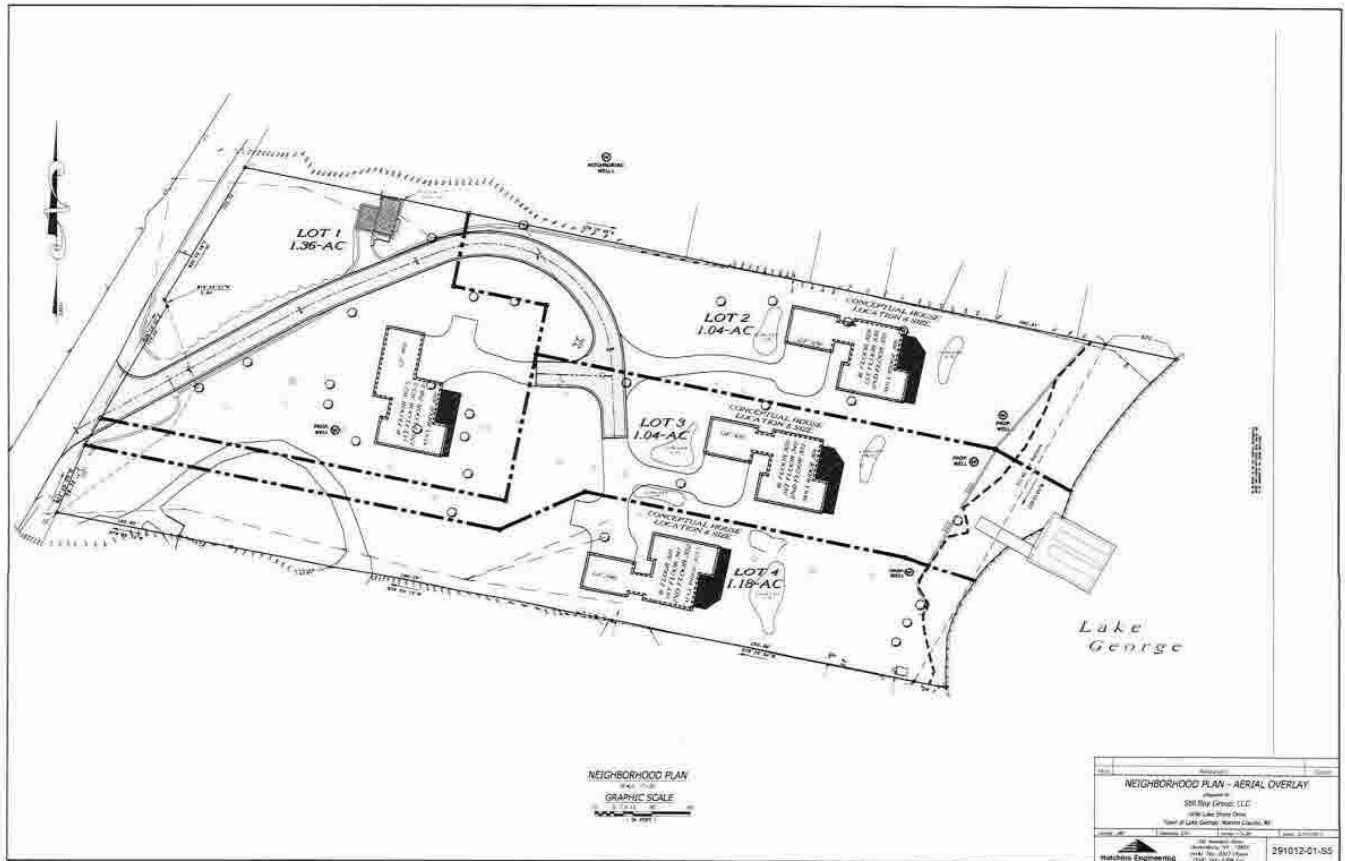

Your Lake George Real Estate Experts!

Davies Davies & Associates
P.O. Box 201, Cleverdale, NY 12820
P: (518) 656-9068 F: (518) 656-9087
www.davies-davies.com